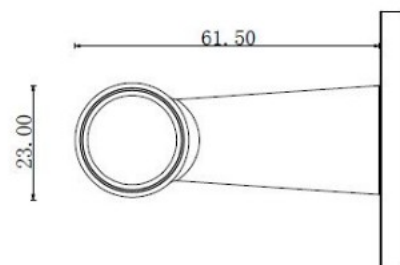

PRODUCT SHEET

Description:

Zamak Door Handle "House", SS-Look, 8x8x95mm Split Spindle, Incl. Round Spring Rosettes, Oval Key Hole Escutcheons, Hex, Key, Wooden Screws, M4 Connecting Screws & Washers., cc: 38mm. Door Thickness: 38-50mm.

Item number:

27.20.309-0

Units	Box	Carton	HS Code	Barcode
Pair	1	20	8302411000	
				5704866511988

SISO A/S

Mileparken 11
DK-2740 Skovlunde
Denmark
VAT: DK 24786013

Phone +45 45 830 900

www.siso.dk
siso@siso.dk