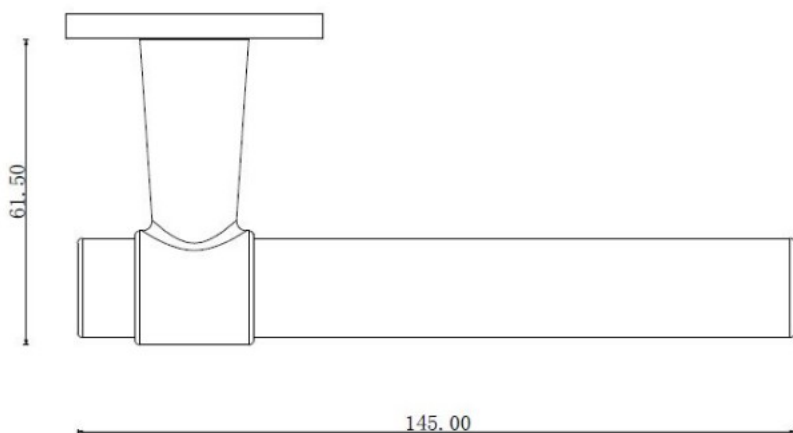

PRODUCT SHEET

Description:

Zamak Door Handle "House", SS-Look, 8x8x95mm Split Spindle, Incl. Round Spring Rosettes, Oval Key Hole Escutcheons, Hex, Key, Wooden Screws, M4 Connecting Screws & Washers., cc: 38mm. Door Thickness: 38-50mm.

Item number:

27.20.309-0

Units	Box	Carton	HS Code	Barcode
Pair	1	20	8302411000	
				5704866511988

SISO A/S

Mileparken 11
DK-2740 Skovlunde
Denmark
VAT: DK 24786013

Phone +45 45 830 900

www.siso.dk
siso@siso.dk